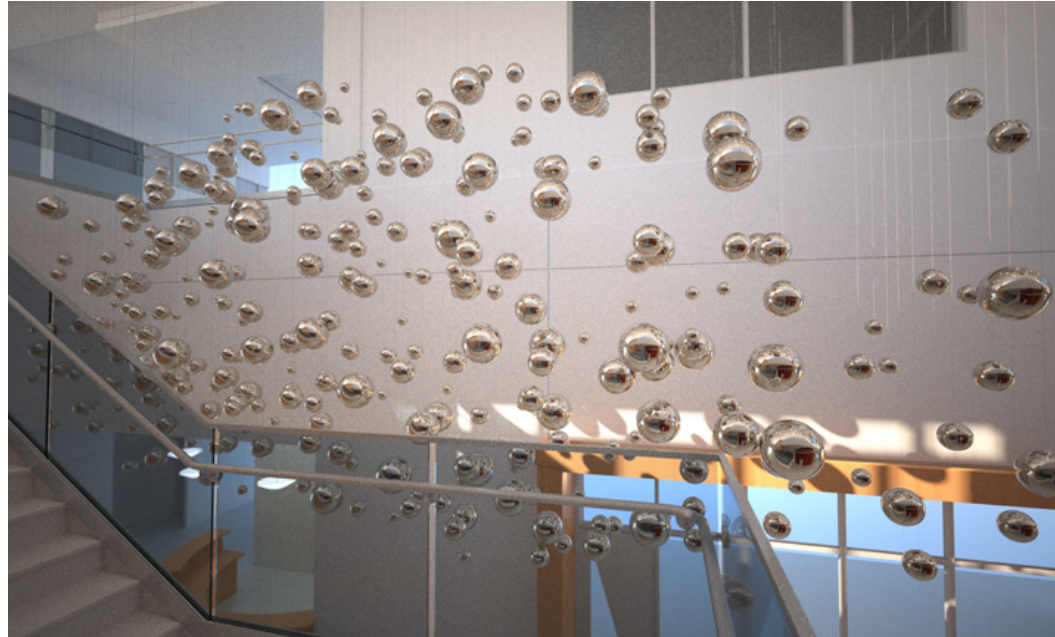

Artist Ray King's CELESTIAL is a sculpture made of highly polished, lightweight, stainless steel spheres, suspended from the ceiling of the Coral Springs Municipal Complex in Coral Springs, FL, was installed in December 2017.

The inspiration for this piece is the sun, air, and water – the landscape surrounding the City of Coral Springs, FL. The floating sculptures suggest reflective clouds, planets, silver jewelry and the hydrodynamic movement of bubbles rising through water. The polished stainless steel spheres will reflect light, create shadow patterns and mirror the surrounding space. The reflective surface of the spheres will reflect the changing environment, including people as they pass through the space. The sculpture appears different from every vantage point, and from the mezzanine the upper level of beads will suspend at eye level.